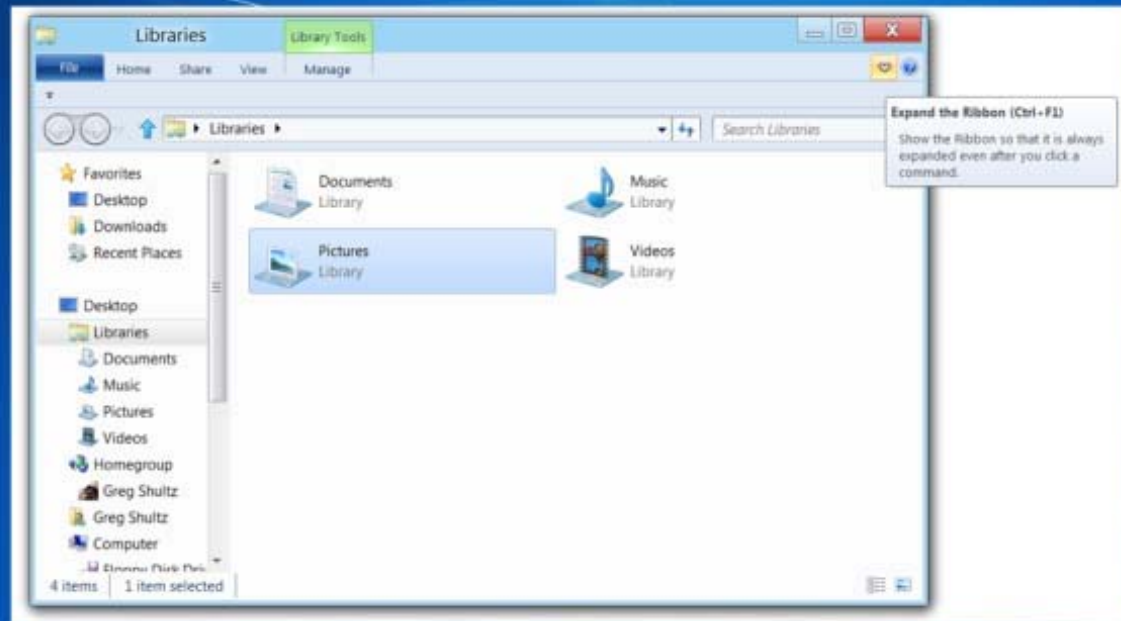

Examining the Ribbon in Windows 8's Windows Explorer

Source: Extracts from article by Greg Shultz, TechRepublic

File Menu

Home Tab

Share Tab

View Tab

Disk Tools Drive Tab

Search Tools Search Tab

Library Tools Manage Tab

Homegroup Tab

Network Tab

Minimize the Ribbon

Expand the Ribbon

Customize Quick Access Toolbar

Show above the Ribbon

Show below the Ribbon

Add to Quick Access Toolbar

Remove from Quick Access Toolbar

Filling the Quick Access Toolbar