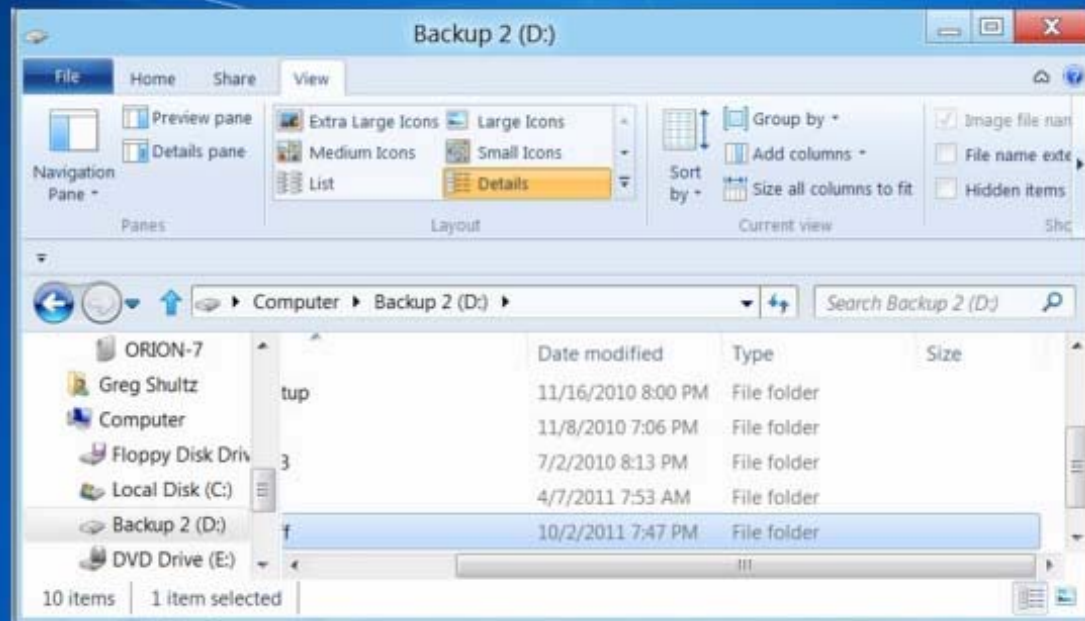

Examining the Ribbon in Windows 8's Windows Explorer

Source: Extracts from article by Greg Shultz, TechRepublic

File Menu

Home Tab

Share Tab

View Tab

Disk Tools Drive Tab

Search Tools Search Tab

Library Tools Manage Tab

Homegroup Tab

Network Tab

Minimize the Ribbon

Expand the Ribbon

Customize Quick Access Toolbar

Show above the Ribbon

Show below the Ribbon