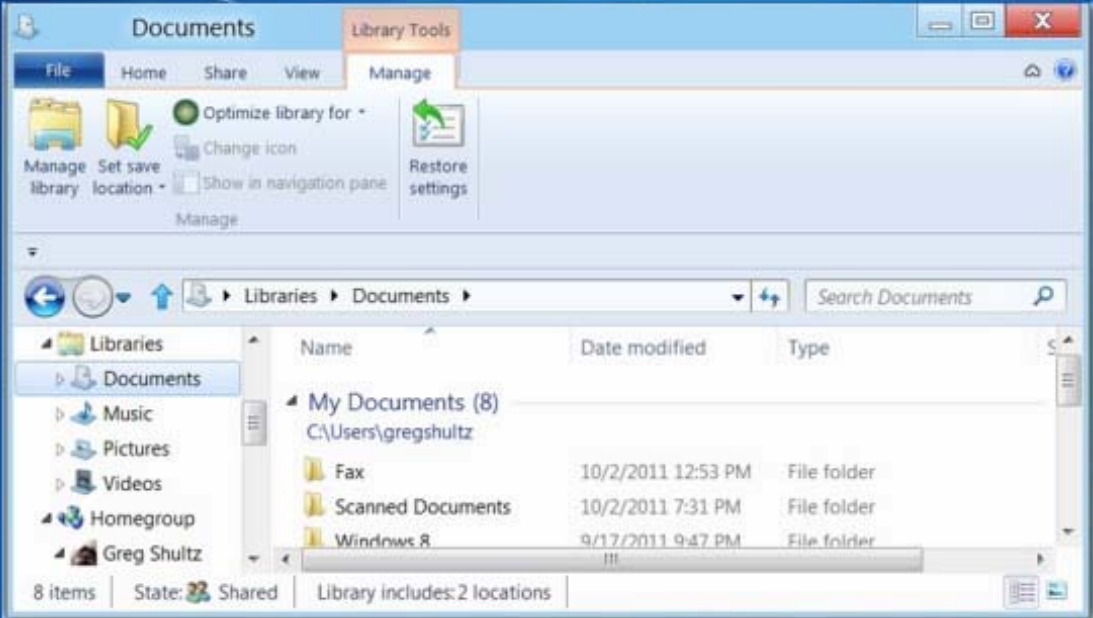

Examining the Ribbon in Windows 8's Windows Explorer

Source: Extracts from article by Greg Shultz, TechRepublic

File Menu

Home Tab

Share Tab

View Tab

Disk Tools Drive Tab

Search Tools Search Tab

Library Tools Manage Tab

Homegroup Tab

Network Tab

Minimize the Ribbon

Expand the Ribbon

Customize Quick Access Toolbar

Show above the Ribbon

Show below the Ribbon