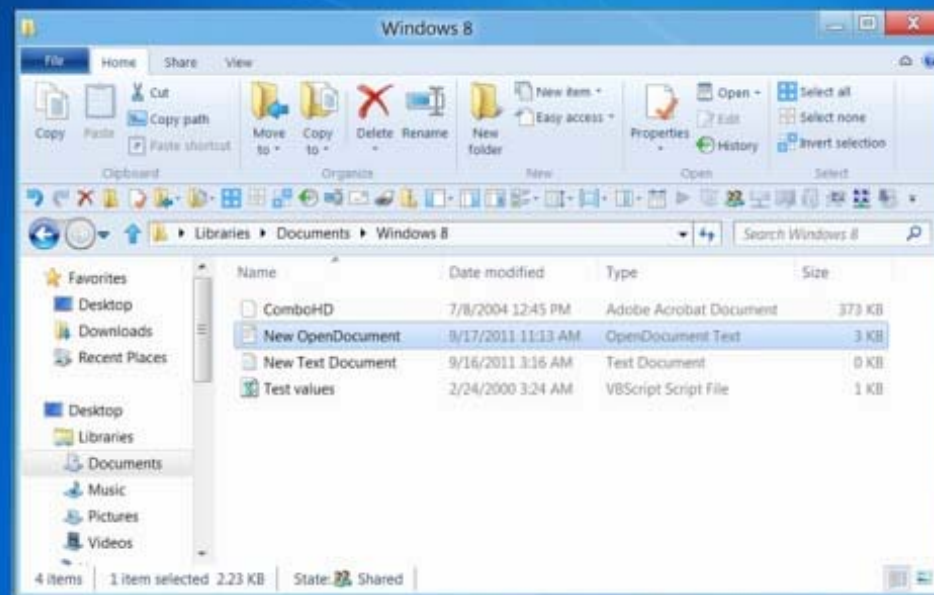

Examining the Ribbon in Windows 8's Windows Explorer

Source: Extracts from article by Greg Shultz, TechRepublic

File Menu

Home Tab

Share Tab

View Tab

Disk Tools Drive Tab

Search Tools Search Tab

Library Tools Manage Tab

Homegroup Tab

Network Tab

Minimize the Ribbon

Expand the Ribbon

Customize Quick Access Toolbar

Show above the Ribbon

Show below the Ribbon