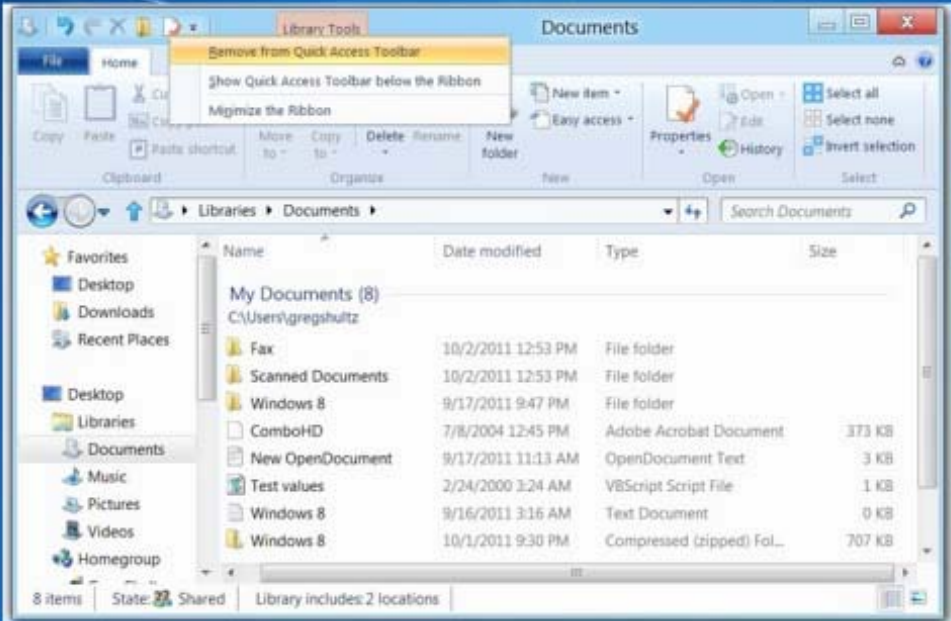

Examining the Ribbon in Windows 8's Windows Explorer

Source: Extracts from article by Greg Shultz, TechRepublic

File Menu

Home Tab

Share Tab

View Tab

Disk Tools Drive Tab

Search Tools Search Tab

Library Tools Manage Tab

Homegroup Tab

Network Tab

Minimize the Ribbon

Expand the Ribbon

Customize Quick Access Toolbar

Show above the Ribbon

Show below the Ribbon

Add to Quick Access Toolbar

Remove from Quick Access Toolbar

Filling the Quick Access Toolbar