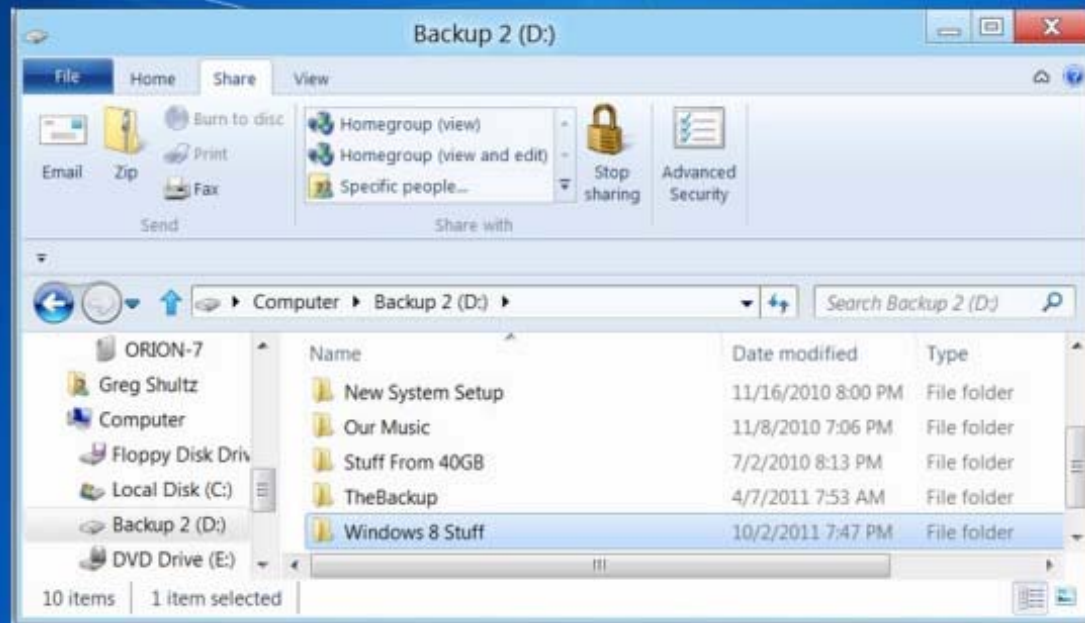

Examining the Ribbon in Windows 8's Windows Explorer

Source: Extracts from article by Greg Shultz, TechRepublic

File Menu

Home Tab

Share Tab

View Tab

Disk Tools Drive Tab

Search Tools Search Tab

Library Tools Manage Tab

Homegroup Tab

Network Tab

Minimize the Ribbon

Expand the Ribbon

Customize Quick Access Toolbar

Show above the Ribbon

Show below the Ribbon