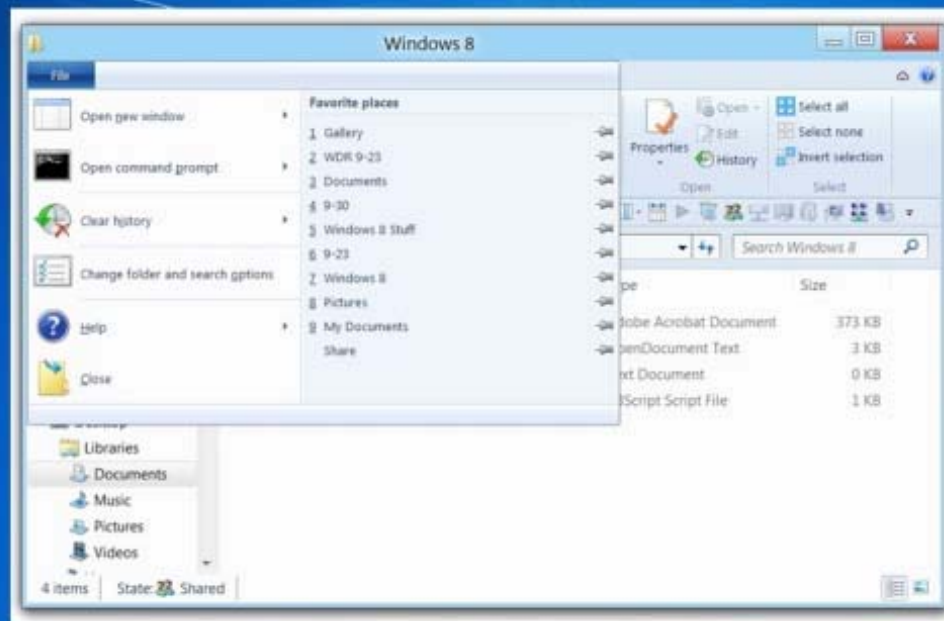

Examining the Ribbon in Windows 8's Windows Explorer

Source: Extracts from article by Greg Shultz, TechRepublic

File Menu

Home Tab

Share Tab

View Tab

Disk Tools Drive Tab

Search Tools Search Tab

Library Tools Manage Tab

Homegroup Tab

Network Tab

Minimize the Ribbon

Expand the Ribbon

Customize Quick Access Toolbar

Show above the Ribbon

Show below the Ribbon