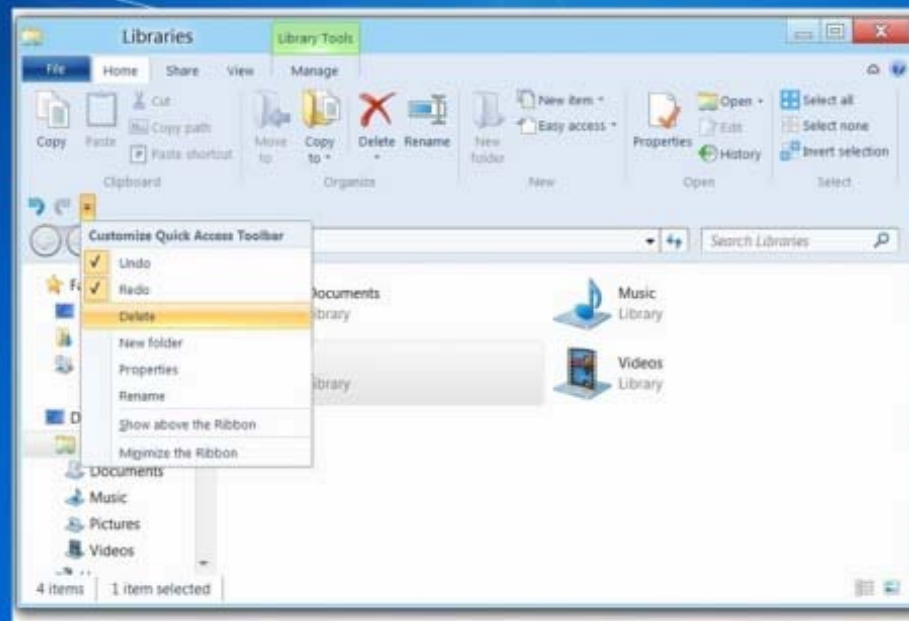

Examining the Ribbon in Windows 8's Windows Explorer

Source: Extracts from article by Greg Shultz, TechRepublic

File Menu

Home Tab

Share Tab

View Tab

Disk Tools Drive Tab

Search Tools Search Tab

Library Tools Manage Tab

Homegroup Tab

Network Tab

Minimize the Ribbon

Expand the Ribbon

Customize Quick Access Toolbar

Show above the Ribbon

Show below the Ribbon

Add to Quick Access Toolbar

Remove from Quick Access Toolbar

Filling the Quick Access Toolbar