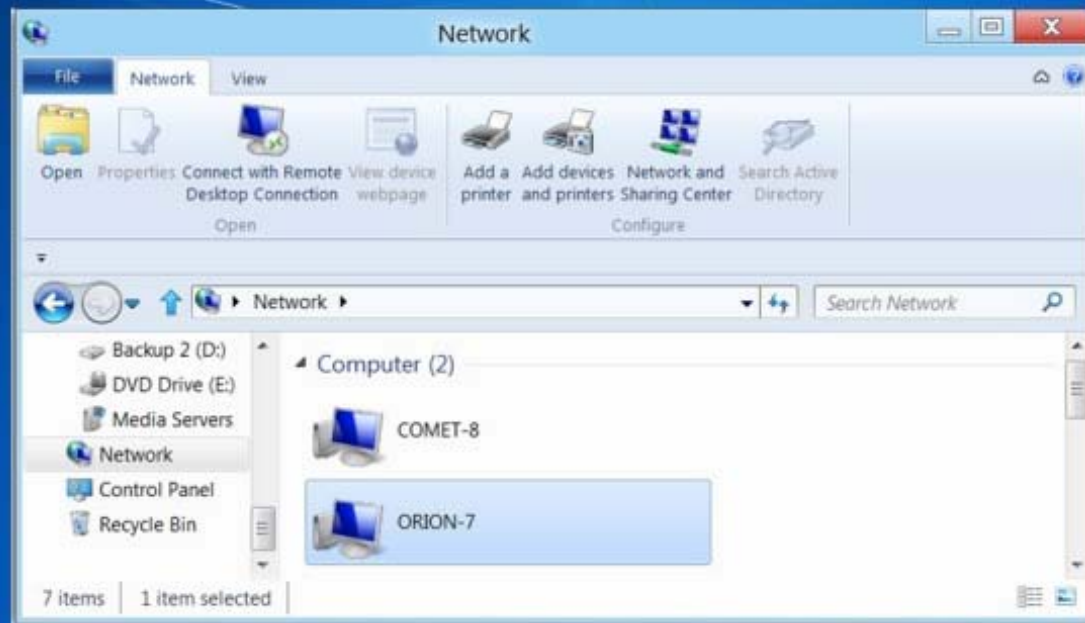

Examining the Ribbon in Windows 8's Windows Explorer

Source: Extracts from article by Greg Shultz, TechRepublic

File Menu

Home Tab

Share Tab

View Tab

Disk Tools Drive Tab

Search Tools Search Tab

Library Tools Manage Tab

Homegroup Tab

Network Tab

Minimize the Ribbon

Expand the Ribbon

Customize Quick Access Toolbar

Show above the Ribbon

Show below the Ribbon