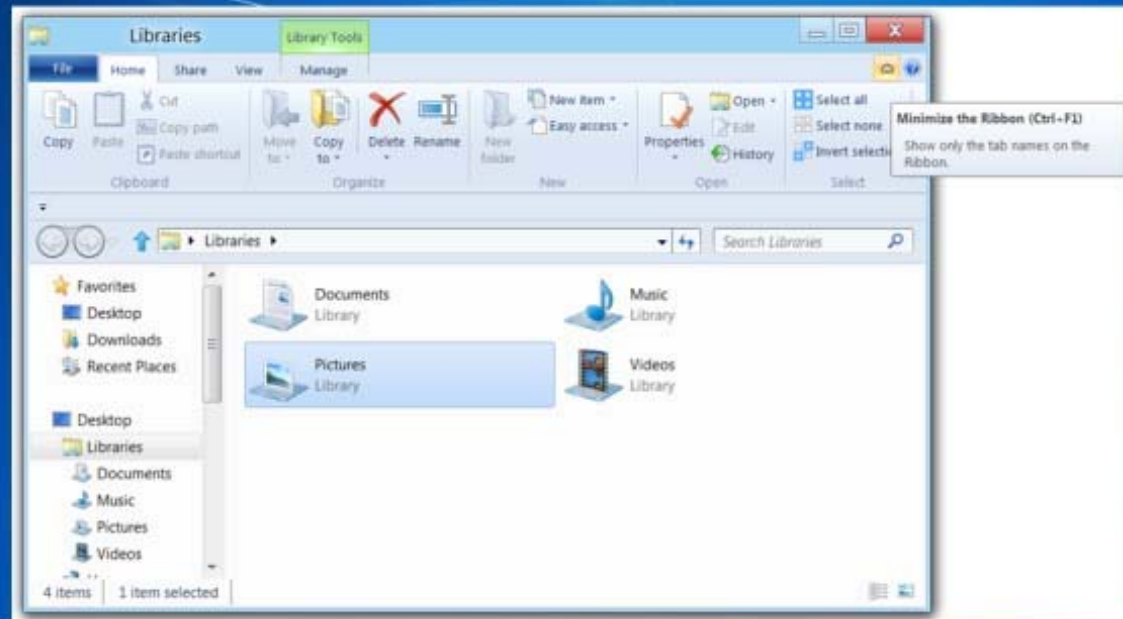

Examining the Ribbon in Windows 8's Windows Explorer

Source: Extracts from article by Greg Shultz, TechRepublic

File Menu

Home Tab

Share Tab

View Tab

Disk Tools Drive Tab

Search Tools Search Tab

Library Tools Manage Tab

Homegroup Tab

Network Tab

Minimize the Ribbon

Expand the Ribbon

Customize Quick Access Toolbar

Show above the Ribbon

Show below the Ribbon