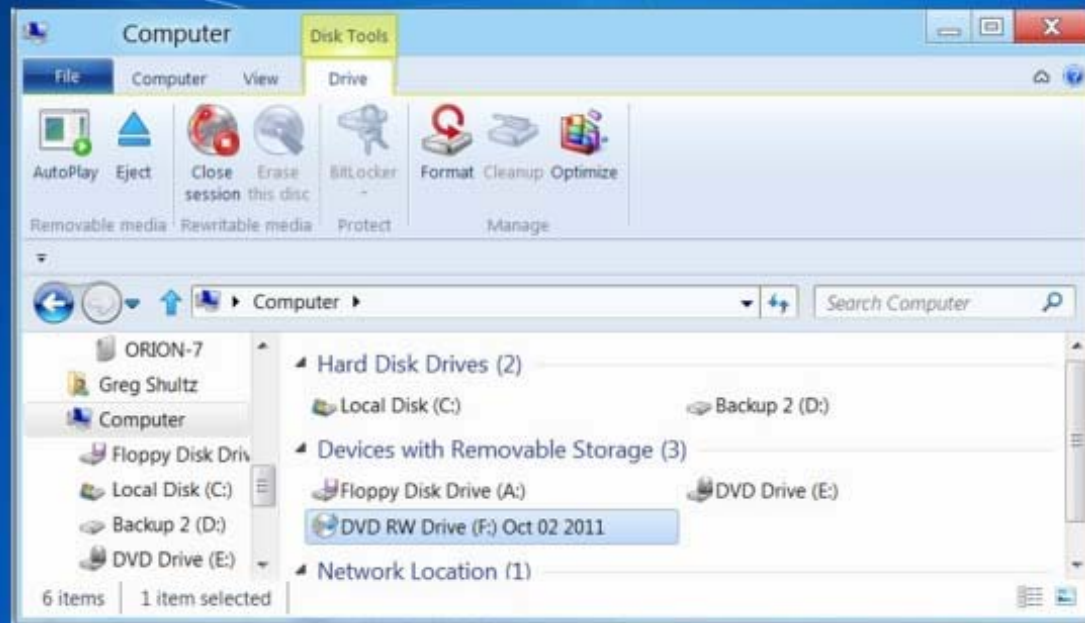

Examining the Ribbon in Windows 8's Windows Explorer

Source: Extracts from article by Greg Shultz, TechRepublic

File Menu

Home Tab

Share Tab

View Tab

Disk Tools Drive Tab

Search Tools Search Tab

Library Tools Manage Tab

Homegroup Tab

Network Tab

Minimize the Ribbon

Expand the Ribbon

Customize Quick Access Toolbar

Show above the Ribbon

Show below the Ribbon