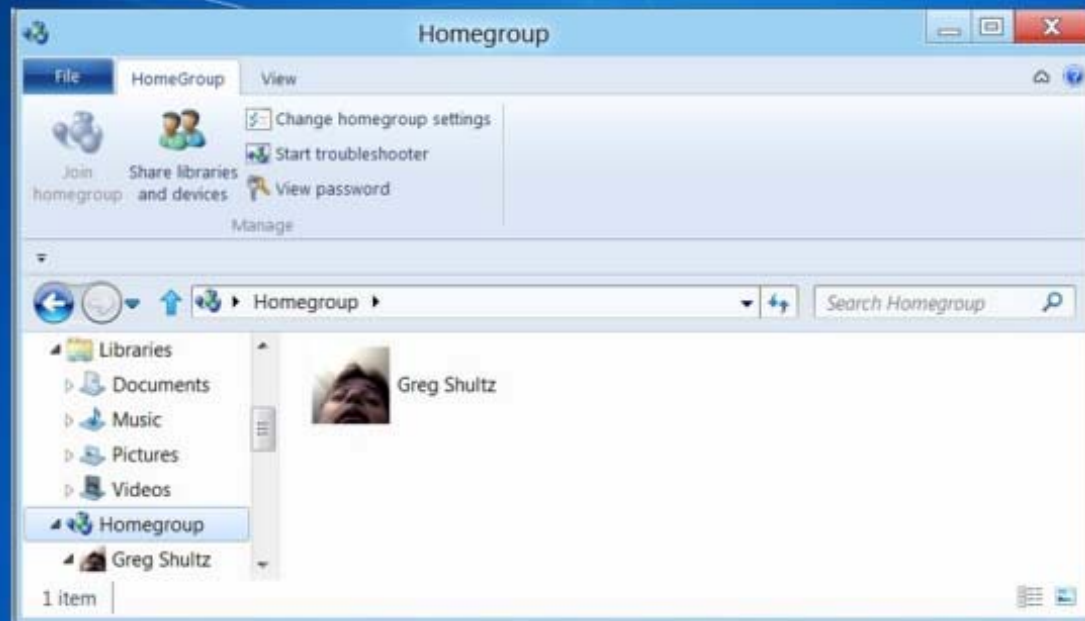

Examining the Ribbon in Windows 8's Windows Explorer

Source: Extracts from article by Greg Shultz, TechRepublic

File Menu

Home Tab

Share Tab

View Tab

Disk Tools Drive Tab

Search Tools Search Tab

Library Tools Manage Tab

Homegroup Tab

Network Tab

Minimize the Ribbon

Expand the Ribbon

Customize Quick Access Toolbar

Show above the Ribbon

Show below the Ribbon