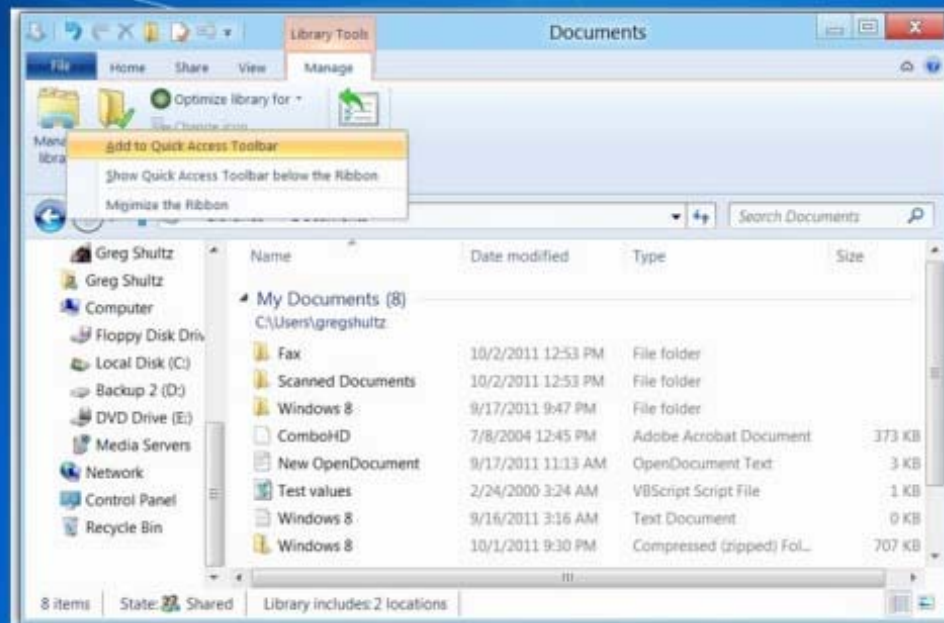

Examining the Ribbon in Windows 8's Windows Explorer

Source: Extracts from article by Greg Shultz, TechRepublic

File Menu

Home Tab

Share Tab

View Tab

Disk Tools Drive Tab

Search Tools Search Tab

Library Tools Manage Tab

Homegroup Tab

Network Tab

Minimize the Ribbon

Expand the Ribbon

Customize Quick Access Toolbar

Show above the Ribbon

Show below the Ribbon

Add to Quick Access Toolbar

Remove from Quick Access Toolbar

Filling the Quick Access Toolbar