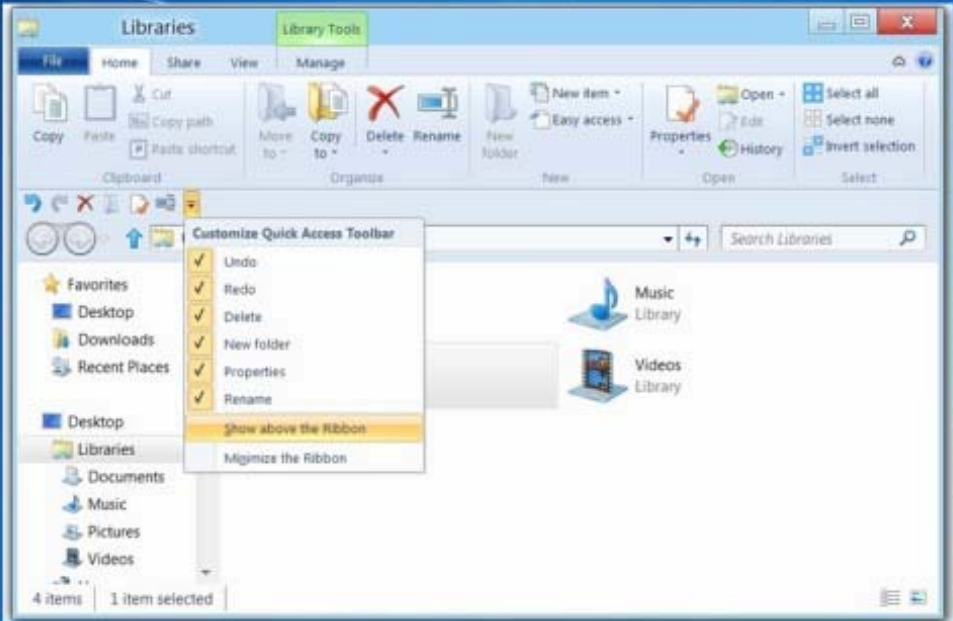

Examining the Ribbon in Windows 8's Windows Explorer

Source: Extracts from article by Greg Shultz, TechRepublic

File Menu

Home Tab

Share Tab

View Tab

Disk Tools Drive Tab

Search Tools Search Tab

Library Tools Manage Tab

Homegroup Tab

Network Tab

Minimize the Ribbon

Expand the Ribbon

Customize Quick Access Toolbar

Show above the Ribbon

Show below the Ribbon