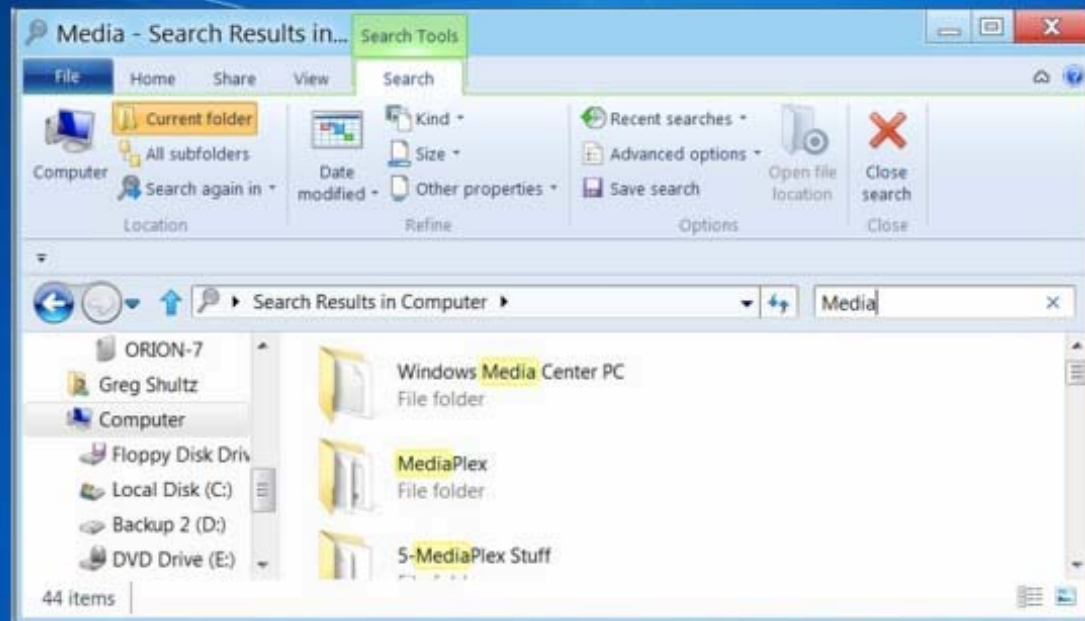

Examining the Ribbon in Windows 8's Windows Explorer

Source: Extracts from article by Greg Shultz, TechRepublic

File Menu

Home Tab

Share Tab

View Tab

Disk Tools Drive Tab

Search Tools Search Tab

Library Tools Manage Tab

Homegroup Tab

Network Tab

Minimize the Ribbon

Expand the Ribbon

Customize Quick Access Toolbar

Show above the Ribbon

Show below the Ribbon