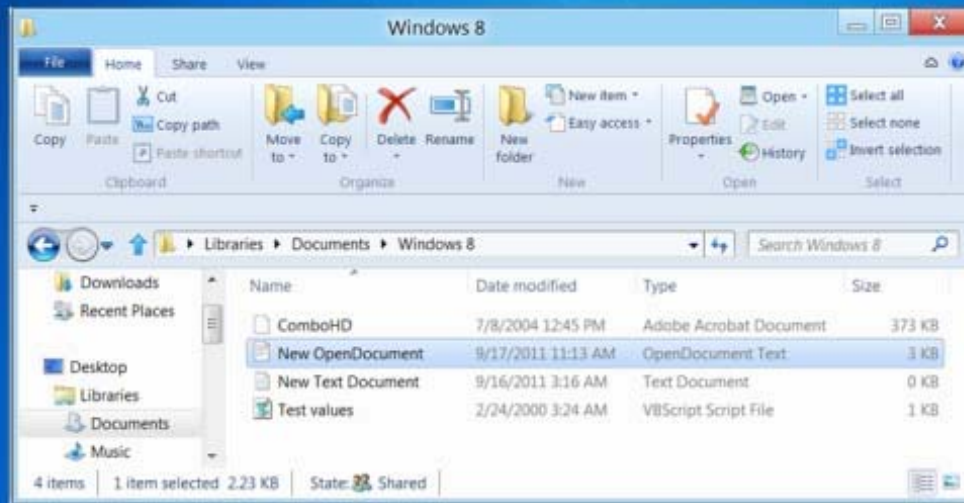

Examining the Ribbon in Windows 8's Windows Explorer

Source: Extracts from article by Greg Shultz, TechRepublic

File Menu

Home Tab

Share Tab

View Tab

Disk Tools Drive Tab

Search Tools Search Tab

Library Tools Manage Tab

Homegroup Tab

Network Tab

Minimize the Ribbon

Expand the Ribbon

Customize Quick Access Toolbar

Show above the Ribbon

Show below the Ribbon