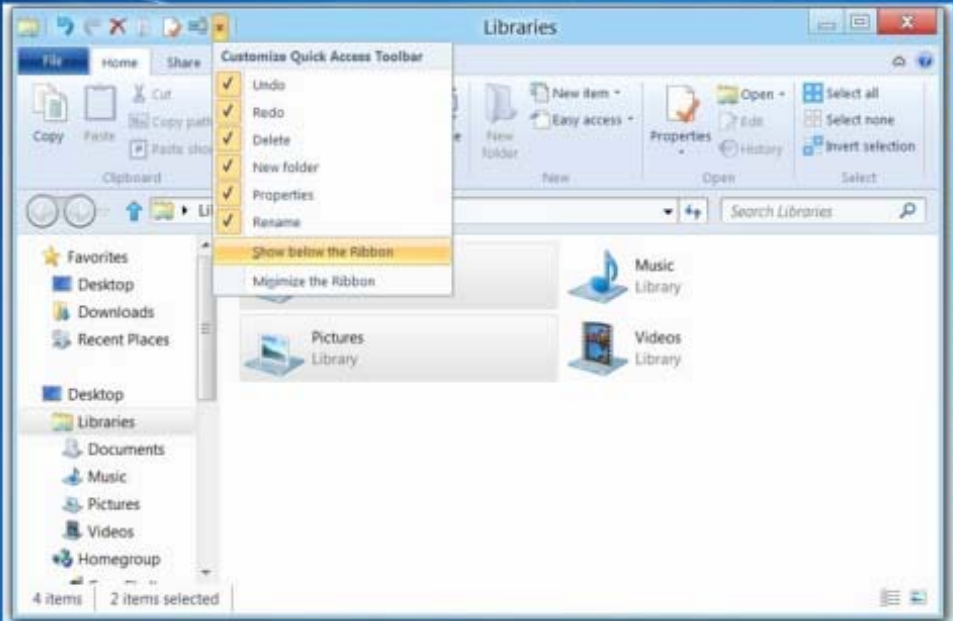

Examining the Ribbon in Windows 8's Windows Explorer

Source: Extracts from article by Greg Shultz, TechRepublic

File Menu

Home Tab

Share Tab

View Tab

Disk Tools Drive Tab

Search Tools Search Tab

Library Tools Manage Tab

Homegroup Tab

Network Tab

Minimize the Ribbon

Expand the Ribbon

Customize Quick Access Toolbar

Show above the Ribbon

Show below the Ribbon